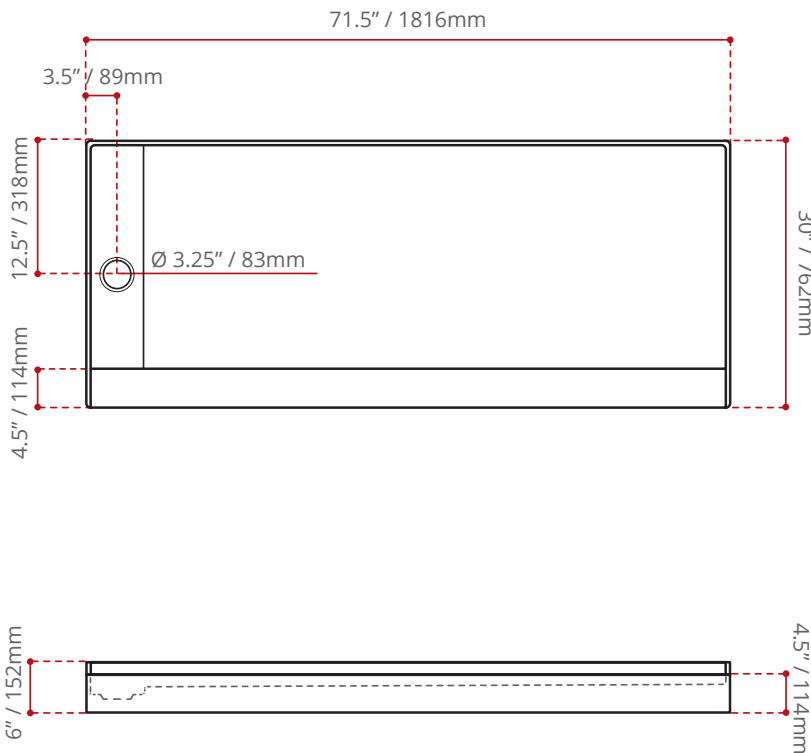

**DESCRIPTION:**

- Sanded acrylic ready for tiling.
- Single threshold / opening.
- Left / Right hand drain location.
- White linear drain cover included.
- Made in Canada.
- Complies with CSA & IAPMO standards.

ColourMe **SERIES**

**SHIPPING DIMENSIONS**

74 x 32 x 9" / 1880 x 813 x 229mm

**NET WEIGHT**

TBA

**GROSS WEIGHT**

TBA

Measurements may vary ±5mm  
- Diagram NOT to scale -