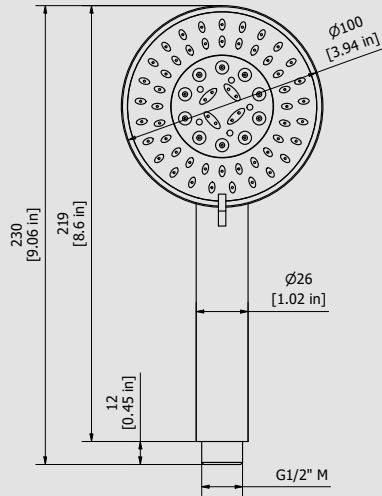

## SH003

Description

**ABS multifunction handshower**

Box Dimensions

**280x130x70 mm**

Weight

**0.7 kg**

Finishes

Dimensions

Cartridge

-

Threaded fitting

**G1/2" M**

Aerator

-

Flow Rate (+/-10%)