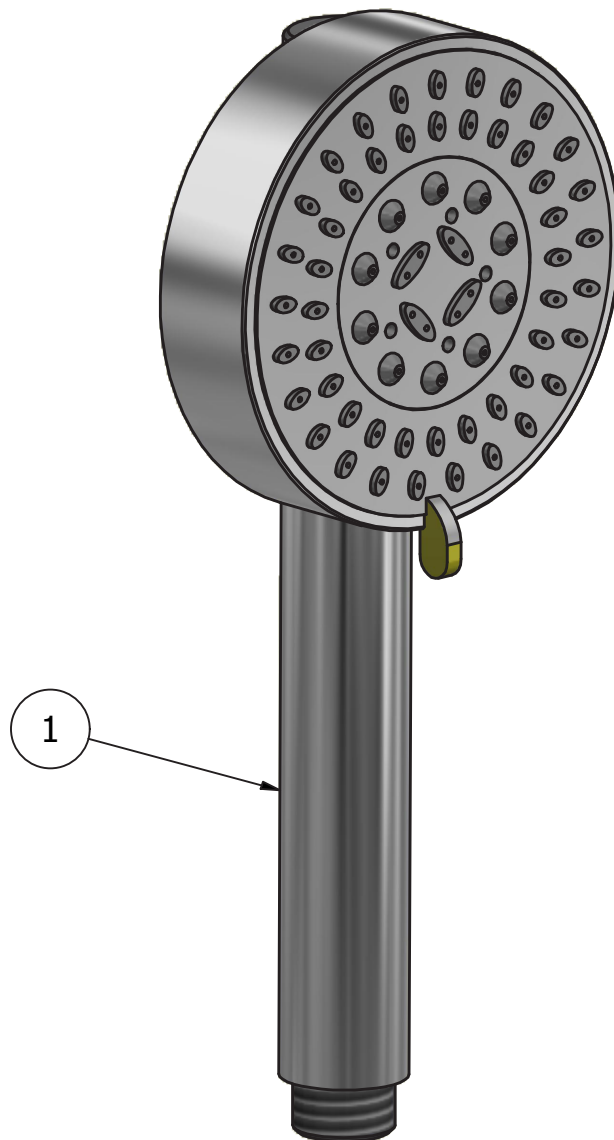

WE ARE **IB**

Elenco parti			
ELEM.	CODICE	NUMERO DI MAGAZZINO	QTÀ
1	AQ0013793	ABS Multifunction handshower	1