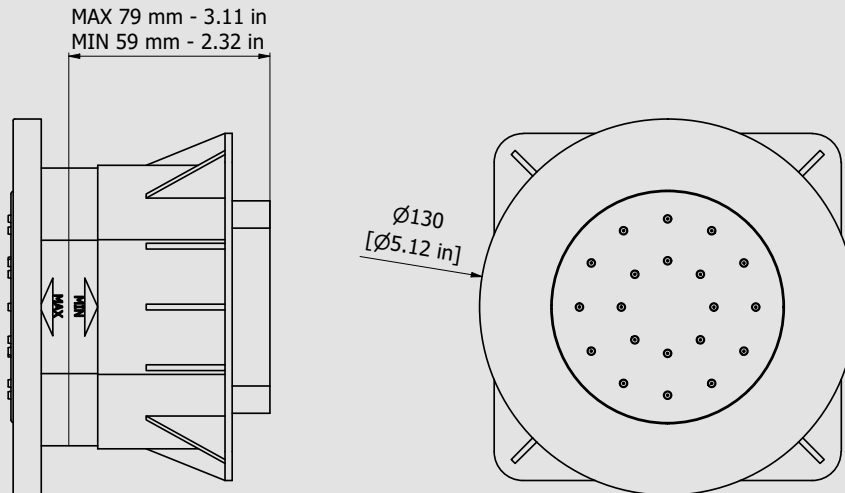

WE ARE IB

Collection

Shower & Co

Article

SH034

Description

Round built-in body - jet

Box Dimensions

150x190x98 mm

Weight

0.8 kg

Finishes

- CC**
CHROME
- PL**
PLATINUM
- SS**
BRUSHED
NICKEL
- ON**
NATURAL
BRASS
- BO**
MATT
WHITE
- NP**
MATT
BLACK
- CF**
BLACK
CHROME
- CS**
BRUSHED
BLACK
CHROME
- II**
PALE
GOLD
- IS**
BRUSHED
PALE GOLD
- RS**
ROSE
GOLD
- SR**
BRUSHED
ROSE GOLD
- OO**
GOLD
- OS**
BRUSHED
GOLD
- RR**
ANTIQUÉ
COPPER
- BB**
ANTIQUÉ
BRONZE

Dimensions

Cartridge

-

Threaded fitting

-

Aerator

-

Flow Rate (+/-10%)