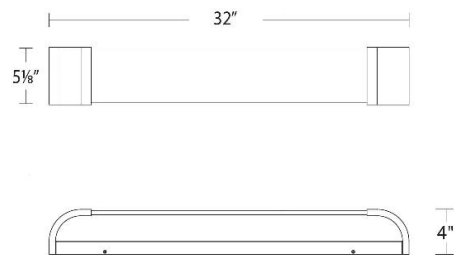

FINISHES:

Aged Brass

Brushed Nickel

LINE DRAWING:

WS-36032