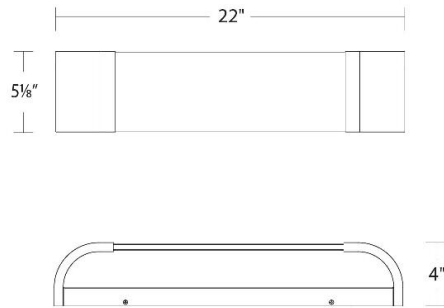

LINE DRAWING: