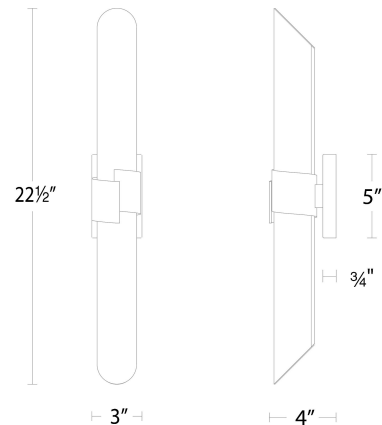

Fixture Type: _____

Catalog Number: _____

Project: _____

Location: _____

Fallon

Bathroom Vanity & Sconce

Model & Size	Color Temp & CRI	Finish	Watt	LED Lumens	Delivered Lumens
WS-53223 23"	2700K/3000K/3500K 90	BK Black BN Brushed Nickel	15W	1250	Up to 1,004

SPECIFICATIONS

Color Temp:	2700K/3000K/3500K
Input:	120 VAC,50/60Hz
CRI:	90
Dimming:	ELV: 100-10% ,TRIAC: 100-10%
Rated Life:	54000 Hours
Mounting:	Can be mounted on wall in all orientations
Standards:	ETL, cETL,Title 24 JA8-2019 Compliant Damp Location Listed
Construction:	Aluminum body, etched PC diffuser

FINISHES:

Brushed
Nickel

Black

LINE DRAWING:

WS-53223