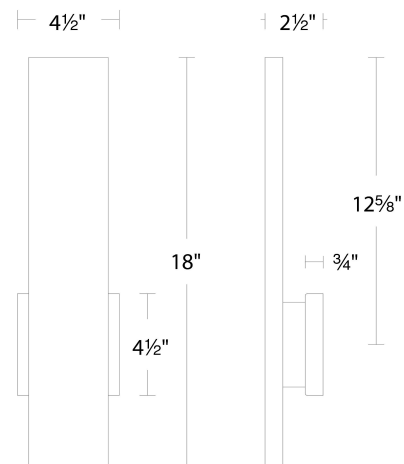

#### REPLACEMENT PARTS

RPL-GLA-29118 - Glass

#### LINE DRAWING:

WS-W29118