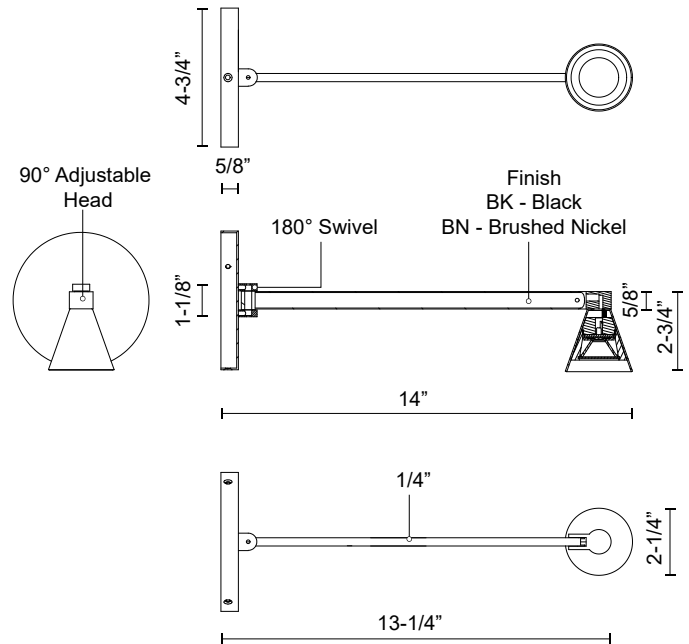

DUNE WS19914

WALL

PROJECT

DESCRIPTION

Multiple spun aluminum cones are connected inline and direct light downwards from the geometric linear pendant. The Dune series utilizes classic minimalist lamp shapes yet in reduced scale to elegant effect. The LED spot sources are focused by diminutive reflectors housed within the exquisitely turned shades. Available in multiple configurations and finishes.

WS19914-BN
Brushed Nickel

WS19914-BK
Black

SPECIFICATION DETAILS

* For custom options, consult factory for details.

Fixture Dimensions	W2-1/4" x H2-3/4" x E14"
Light Source	LED with DC Driver
Wattage	6W
Total Lumens	510lm
Delivered Lumens	BK-438lm
Voltage	120V
Color Temperature	3000K
CRI (Ra)	90CRI
Optional Color Temps	2700K - 5000K Available, Minimum Order Quantities Apply
LED Rated Life	50,000 hours
Dimming	100% - 10%, TRIAC or ELV Dimmer (Not Included)
Diffuser Details	Parabolic Metalized PC Reflector + Clear Lens
Shade Details	Machined Aluminum Shade
Location	Dry
Warranty	5 Years
Mounting Style	All Orientation; Wall;
CEC Title 24 JA8	Yes, JA8-19
Canopy Dimensions	D4-3/4" x E5/8"